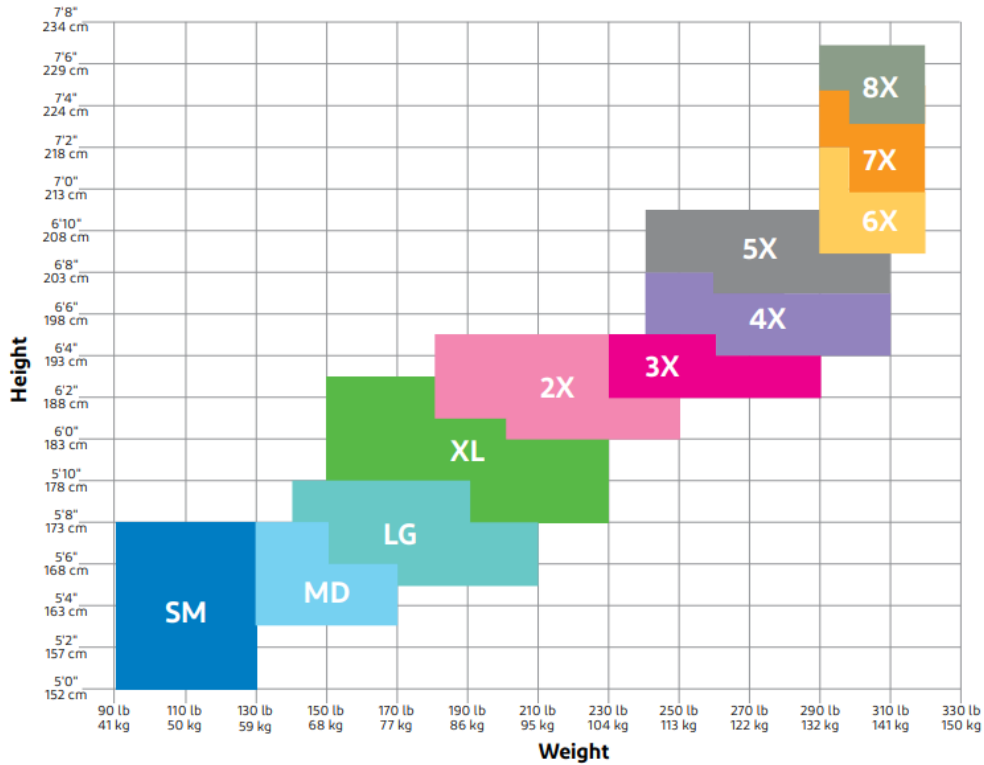

Sizing charts

Sizing for protective garments

Sizing for fully encapsulated suits

This chart is based on individuals wearing SCBA, safety helmet and standard work clothing. Fit varies with individual body shape.