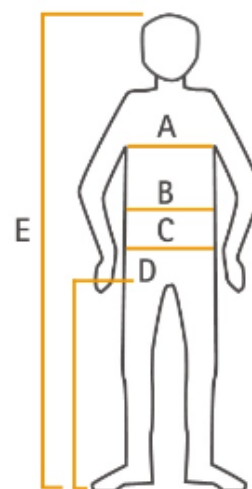

SIZING GUIDE

Normal waist - Normal (173-179 cm)

Size	C 44	C 46	C 48	C 50	C 52	C 54	C 56	C 58	C 60	C 62
A. Chest	88	92	96	100	104	108	112	116	120	124
B. Waist	76	80	84	88	92	97	102	108	114	120
C. Seat-width	94	98	102	106	110	114	118	122	126	130
D. Inside leg	80	80	82	82	82	82	84	84	84	84

Normal waist - Long (179-185 cm)

Size	C 146	C 148	C 150	C 152	C 154	C 156
A. Chest	92	96	100	104	108	112
B. Waist	80	84	88	92	97	102
C. Seat-width	98	102	106	110	114	118
D. Inside leg	85	87	87	87	87	89

Large waist - Short (164-172 cm)

Size	D 96	D 100	D 104	D 108	D 112	D 116	D 120
A. Chest	96	100	104	108	112	116	120
B. Waist	90	94	98	103	108	114	120
C. Seat-width	104	108	112	116	120	124	128
D. Inside leg	78	78	78	78	80	80	80

All measurements are body measurements. Take your own body measurements as in the diagram and find your size

SIZE EQUIVALENTS

XS	42 - 44
S	46 - 48
M	50 - 52
L	54 - 56
XL	58 - 60
XXL	62 - 64
XXXL	66 - 68